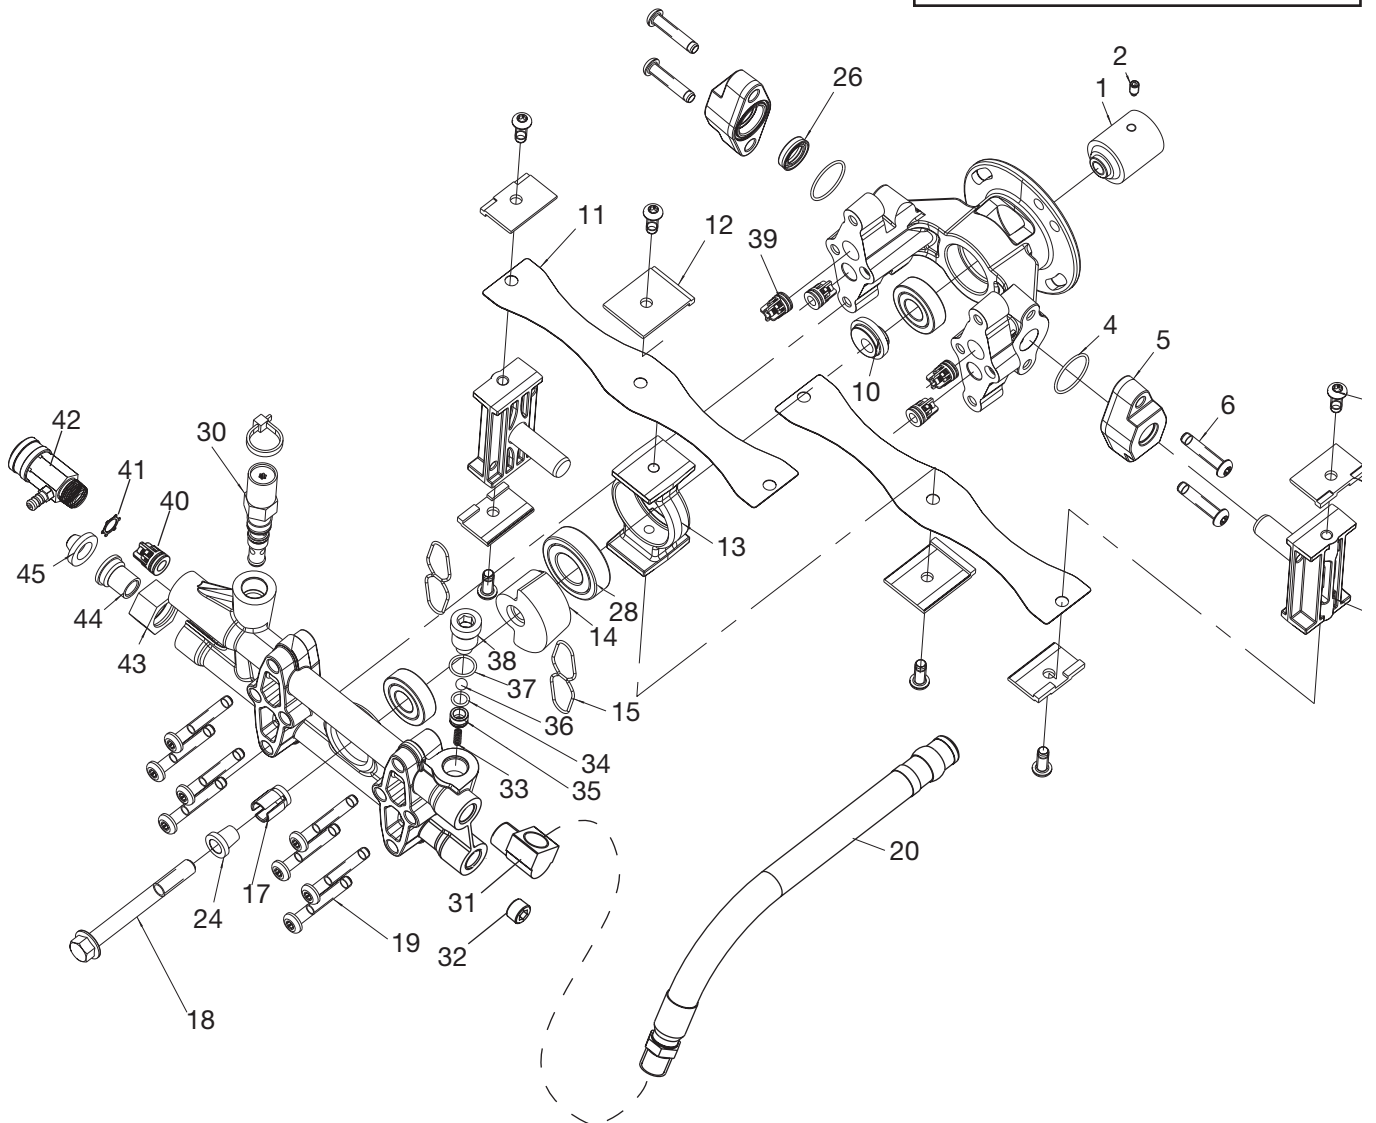

# D30475- DeVILBISS PUMP

## D30475 - DeVILBISS PUMP PARTS LIST

<u>Key#</u>	<u>Part #</u>	<u>Description</u>
1	D25054	Engine Shaft
2	D25006	Screw, Set 5/16-24 x .478
4	*	O-Ring, #25 DUROMETER
5	D21254	Journal Body Assembly
6	D25565	Screw, 5/16-18 x1.5
7	*	Piston Assembly
8	D20949	Clamp Block End
9	D25566	Screw, 5/16-18 Gr 8
10	D26774	Shaft, Bearing
11	D20995	Strap, 2 Cylinder
12	D20948	Clamp Block Middle Strap
13	D21258	Ring Radial Assembly
14	D26773	Shaft, Counterweight
15	*	O-Ring, Pump Head
17	D20997	Shaft, Bearing
18	D22684	Bolt, 7/16-14 Gr 8
19	D25567	Screw, 5/16-18 x 2.125 Gr 8
20	D20998	Hose, 3/8 x 12"
24	D22683	Wedge, Machined Screw
26	*	Seal, 16mm
28	-----	Bearing included in Key#13
30	D29539	Unloader Assembly, 2600 PSI
31	F217	Elbow, 3/8"
32	16364	Plug, 3/8" NPTF <b>Note:</b> this plug replaced the 16848, Thermal Releif Valve in January 2004, the thermal releif valve is not needed.
33	D20993	Spring, Easy Start
34	D21259	O-Ring
35	D21256	Seat, Easy Start
36	D20994	Ball, 5/16
37	*	O-Ring, Valve Plug
38	D21141	Plug, Valve
39	*	Valve Assembly
40	*	Valve Assembly, 45° with o-ring
41	*	Ring, Retaining
42	D29372	Chemical Injector w/quick connect
43	H061	Swivel Nut, Gardenhose
44	H068	Swivel, 3/8"
45	F187	Screen, Gardenhose

**\* Kits available :**

D23511 Valve Kit Include key#'s 39 (qty 4), 40 (qty1), 41 (qty 1)  
 D23514 Seal Kit Include key#'s 4 (qty 2), 15 (qty2), 26 (qty 2), 37 (qty 1)  
 D23486 Piston Kit Includes key # 7 (qty 2)

**General Information:**

Pump Kit contains : H061 garden hose swivel nut, H068 3/8 NPT garden hose swivel, F187 screen, D29372 chemical injector with quick connect, H140 chemical hose, D27152 screw (5/16-24 x3/4")  
 This pump does not use oil.