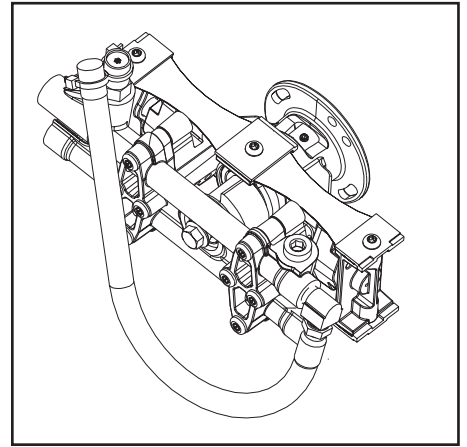

# D30475- DeVILBISS PUMP

## D30475 - DeVILBISS PUMP PARTS LIST

<u>Key#</u>	<u>Part #</u>	<u>Description</u>
1	D25054	Engine Shaft
2	D25006	Screw, Set 5/16-24 x .478
4	*	O-Ring, #25 DUROMETER
5	D21254	Journal Body Assembly
6	D25565	Screw, 5/16-18 x1.5
7	*	Piston Assembly
8	D20949	Clamp Block End
9	D25566	Screw, 5/16-18 Gr 8
10	D26774	Shaft, Bearing
11	D20995	Strap, 2 Cylinder
12	D20948	Clamp Block Middle Strap
13	D21258	Ring Radial Assembly
14	D26773	Shaft, Counterweight
15	*	O-Ring, Pump Head
17	D20997	Shaft, Bearing
18	D22684	Bolt, 7/16-14 Gr 8
19	D25567	Screw, 5/16-18 x 2.125 Gr 8
20	D20998	Hose, 3/8 x 12"
24	D22683	Wedge, Machined Screw
26	*	Seal, 16mm
28	-----	Bearing included in Key#13
30	D29539	Unloader Assembly, 2600 PSI
31	F217	Elbow, 3/8"
32	16364	Plug, 3/8" NPTF <b>Note:</b> this plug replaced the 16848, Thermal Releif Valve in January 2004, the thermal releif valve is not needed.
33	D20993	Spring, Easy Start
34	D21259	O-Ring
35	D21256	Seat, Easy Start
36	D20994	Ball, 5/16
37	*	O-Ring, Valve Plug
38	D21141	Plug, Valve
39	*	Valve Assembly
40	*	Valve Assembly, 45° with o-ring
41	*	Ring, Retaining
42	D29372	Chemical Injector w/quick connect
43	H061	Swivel Nut, Gardenhose
44	H068	Swivel, 3/8"
45	F187	Screen, Gardenhose

**\* Kits available :**

D23511 Valve Kit Include key#'s 39 (qty 4), 40 (qty1), 41 (qty 1)  
 D23514 Seal Kit Include key#'s 4 (qty 2), 15 (qty2), 26 (qty 2), 37 (qty 1)  
 D23486 Piston Kit Includes key # 7 (qty 2)

**General Information:**

Pump Kit contains : H061 garden hose swivel nut, H068 3/8 NPT garden hose swivel, F187 screen, D29372 chemical injector with quick connect, H140 chemical hose, D27152 screw (5/16-24 x3/4")  
 This pump does not use oil.